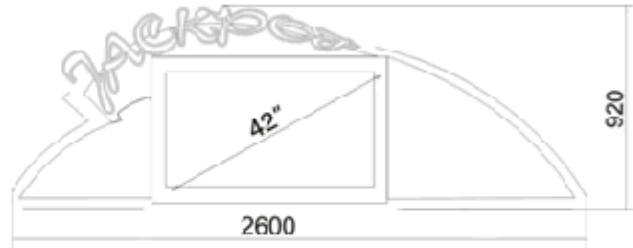

1.12. Модель 12 "Радуга" односторонняя на базе Плазменной панели 42 дюйма, оформление неоном,

2600x920x330.

Model #12 "Rainbow" one-sided based on plasma panel 42" - decorated with NEON